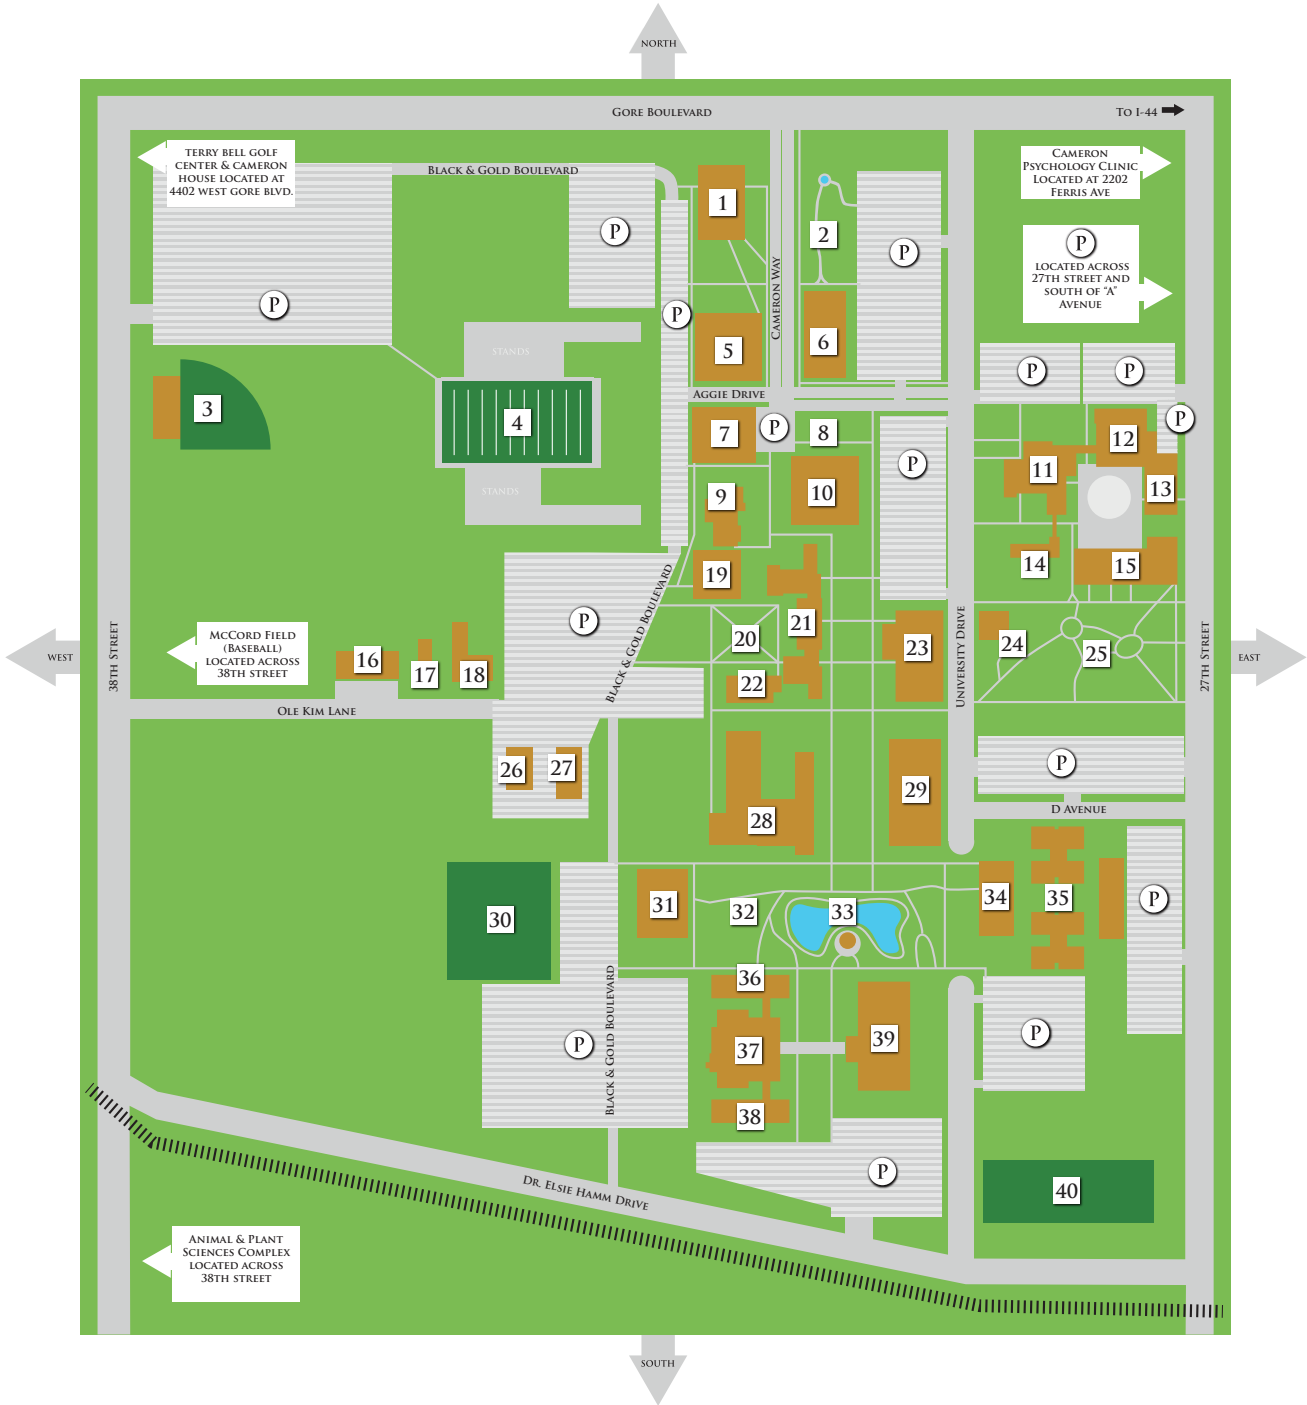

CAMERON UNIVERSITY CAMPUS MAP

MAP KEY

1. BURCH HALL
2. VETERANS GROVE
3. MCMAHON FIELD & ATHLETICS CENTER
4. CAMERON STADIUM
5. AGGIE GYM
6. HOWELL HALL
7. ADMINISTRATION BUILDING
8. JESSE DAVENPORT UNITY GARDEN
9. CENTER FOR EMERGING TECHNOLOGY AND ENTREPRENEURIAL STUDIES (CETES)
10. LIBRARY
11. MUSIC BUILDING
12. UNIVERSITY THEATRE
13. COMMUNICATION BUILDING
14. HAGGAR HALL
15. ART BUILDING
16. WAREHOUSE
17. GROUNDS
18. CARPENTRY
19. CETES CONFERENCE CENTER
20. CHARLES S. GRAYBILL, M.D. COURTYARD
21. NANCE - BOYER HALL

22. CONWILL HALL
23. ACADEMIC COMMONS
24. CAMERON EXCHANGE
25. CAMERON PARK
26. ENGINEERING/LOCKSMITH/CADD SERVICES
27. MAIL, TRANSPORTATION, AND CUSTODIAL
28. SCIENCES COMPLEX
29. MCMAHON CENTENNIAL COMPLEX
30. STREICH-HENRY TENNIS COMPLEX/ MCMAHON FOUNDATION TENNIS COURTS
31. CYNTHIA S. ROSS HALL
32. BENTLEY GARDENS
33. MONICA & TOM MCCASLAND FAMILY POND
34. MCMAHON CENTER
35. CAMERON VILLAGE
36. NORTH SHEPLER TOWER
37. SHEPLER CENTER (BALLROOM, CENTENNIAL ROOM, WICHITA ROOM AND CAFETERIA)
38. SOUTH SHEPLER TOWER
39. AGGIE REC CENTER
40. INTRAMURAL FIELDS

- PARKING
- ATHLETIC FACILITIES
- RAILROAD TRACKS