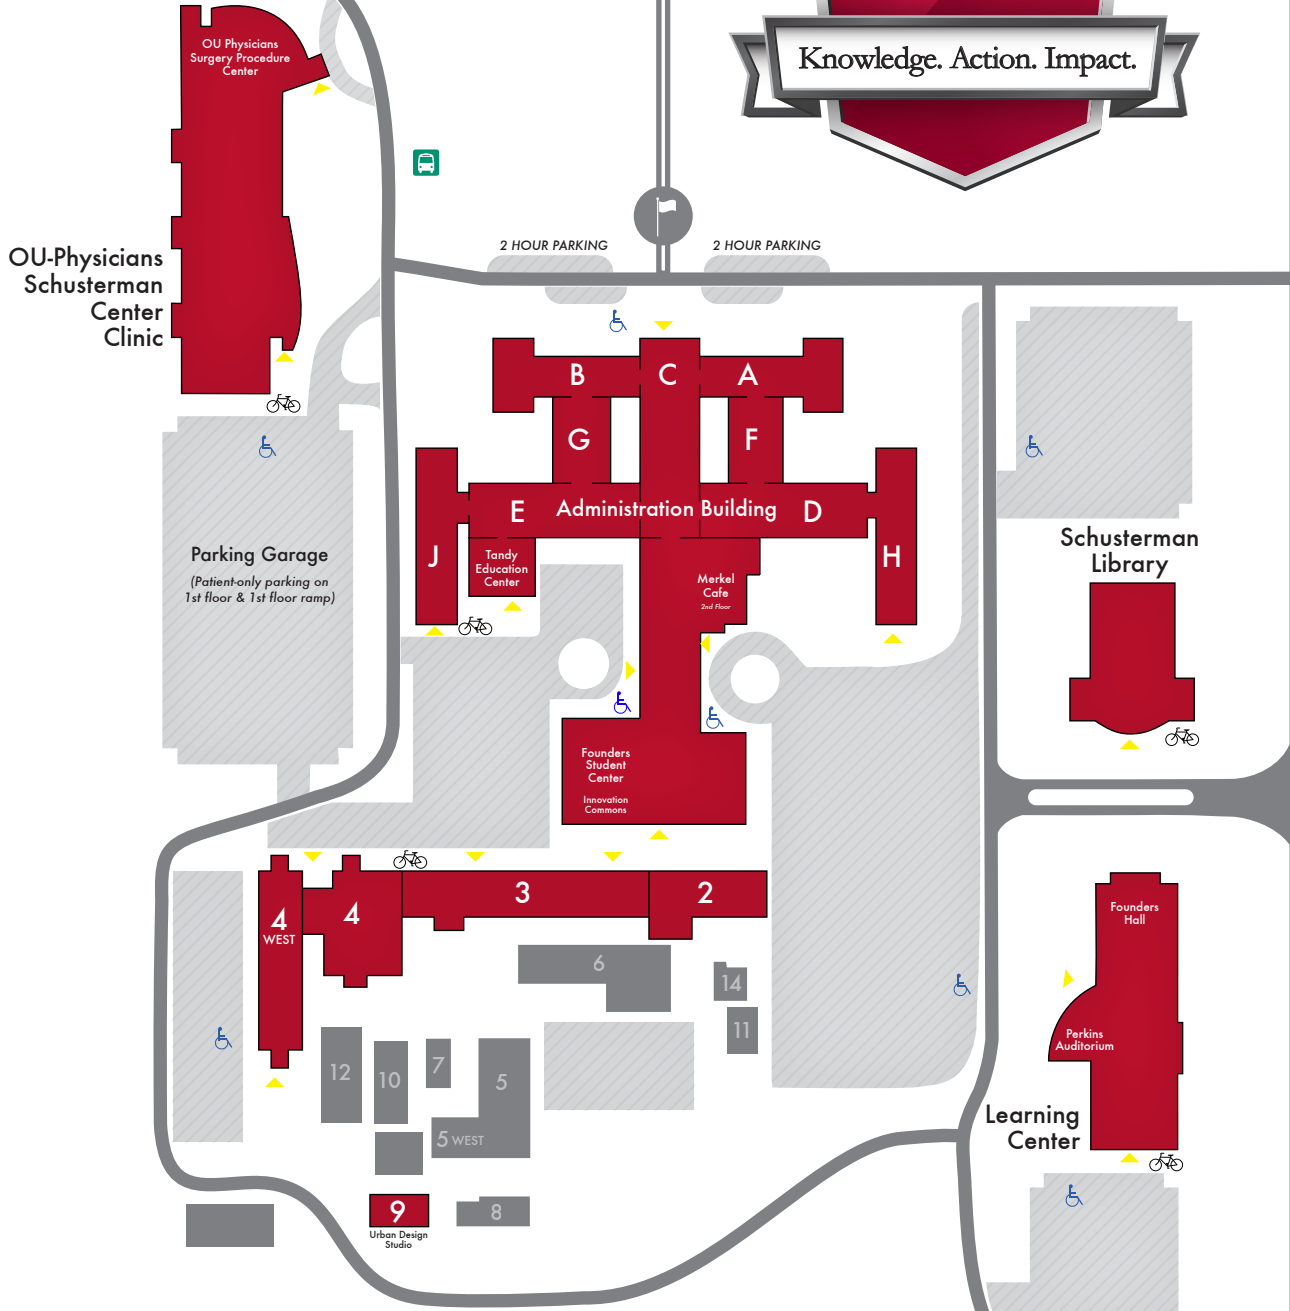

41st Street

- Handicap Parking
 - Bike Rack
 - Tulsa Transit Bus Stop
 - Building Entrance
 - Parking
- N
 W E
 S

Yale Avenue

To Interstate 44

Administration Building

A WING

Floor 1 College of Nursing
Floor 2 Department of Pediatrics

B Wing

Floor 1 School of Community Medicine
Floor 2 Bioethics Center
Floor 3 President's Office
Floor 3 Academic Affairs
Floor 3 Tulsa Graduate College

C Wing

Floor 1 Security Office/Police Dispatch
Floor 1 Center of Applied Research for
Non-Profit Organizations
Floor 1 OU-Tulsa Enrollment & Student Financial Services
Floor 1 Founders Student Center
Floor 1 Innovation Commons
Floor 1 IT Service Desk
Floor 1 College of Medicine, Office of Student Services
Floor 1 OU-Tulsa Student Affairs
Floor 1 Prospective Student Services (Norman)
Floor 1 Physician Assistant Program
Floor 1 Computer Lab (1C65)
Floor 2 Human Resources
Floor 2 Classroom (2C33)
Floor 2 Merkel Café
Floor 3 Department of Internal Medicine
Floor 3 Faculty/Staff Lounge

D Wing

Floor 1 Classrooms (1D04-1D28)
Floor 2 Allied Health Teaching Lab
Floor 2 Classroom (2D34)
Floor 2 Department of Psychiatry

E Wing

Floor 1 Classrooms (1E31, 1E35)
Floors 1,2 Pharmacy Labs
Floor 2 Classroom (2E29)
Floor 2 Department of Emergency Medicine
Floor 3 Computer Lab (3E35)
Floor 3 Integrative Immunology Center
Floor 3 Vascular Surgery Research Laboratory

H Wing

Floors 1,2 College of Pharmacy
Floor 2 OB/Gyn Department

J Wing

Floor 1 College of Architecture
Floor 1 College of Arts and Sciences
Floor 1 Department of Human Relations
Floor 1 School of Library and Information Studies
Floor 1 Public Administration
Floor 1 Center for Studies in Democracy and Culture
Floor 1 Confucius/East Asia Institute
Floor 2 College of Allied Health
Floor 3 College of Arts and Sciences
Floor 3 Anne and Henry Zarrow School of Social Work
Floor 3 Organizational Dynamics